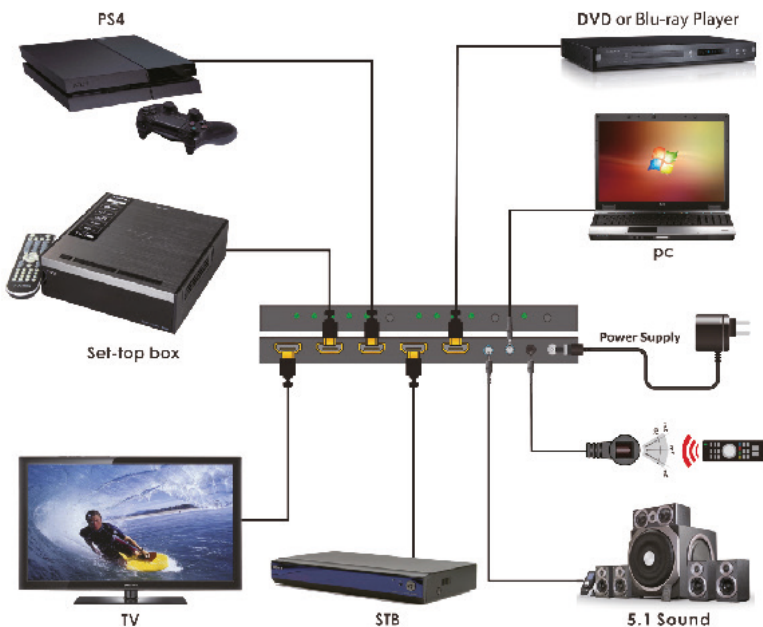

Connection Diagram

AZZA SALES (THAILAND) CO., LTD.

5 Borommaratchachonnani 81, Chimplee, Taling Chan, Bangkok 10170

Identification Number : 0105565036975

Tel. 099-151-5951 (Bell)

Email : info@azzasales.co.th

Agent: